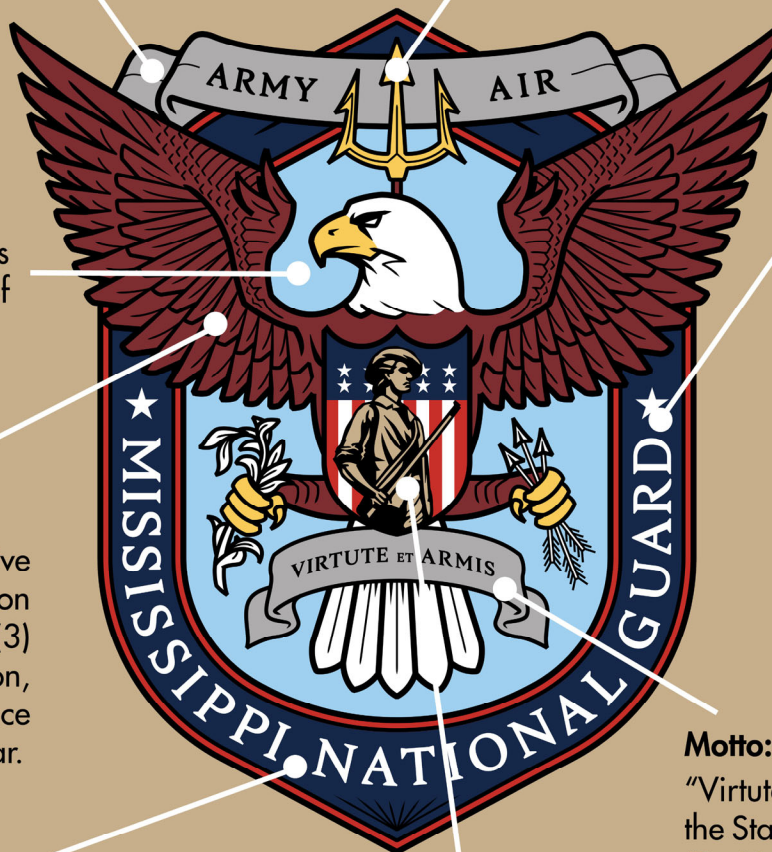

MISSISSIPPI NATIONAL GUARD

2020 REVISED SEAL

Scroll:

A silver scroll bearing the words "Army" and "Air", represents the joint force.

Trident:

Neptune's Trident is symbolic of the great Mississippi River. Neptune in Roman mythology, also identified as Poseidon in Greek mythology, is known as the "Father of Waters."

Inner Field:

The inner field of blue is the ceremonial color of the Army.

Stars:

The two stars under the Eagle's wings represent the Adjutant General of Mississippi's rank of Major General.

Eagle:

The Eagle, holding an olive branch in his dexter talon and a bundle of three (3) arrows in his sinister talon, denotes a desire for peace but preparedness for war.

Motto:

"Virtute et Armis" is the motto of the State of Mississippi, meaning "By Valor and Arms."

Outer Field:

The outer field of blue represents the Air Force.

Shield:

The shield is symbolic of "The Great Seal of the State of Mississippi" covering the heart of the Eagle. The Concord Minuteman, a traditional symbol of the Militia, stands within this shield, honoring the legacy of the "Citizen Soldier."